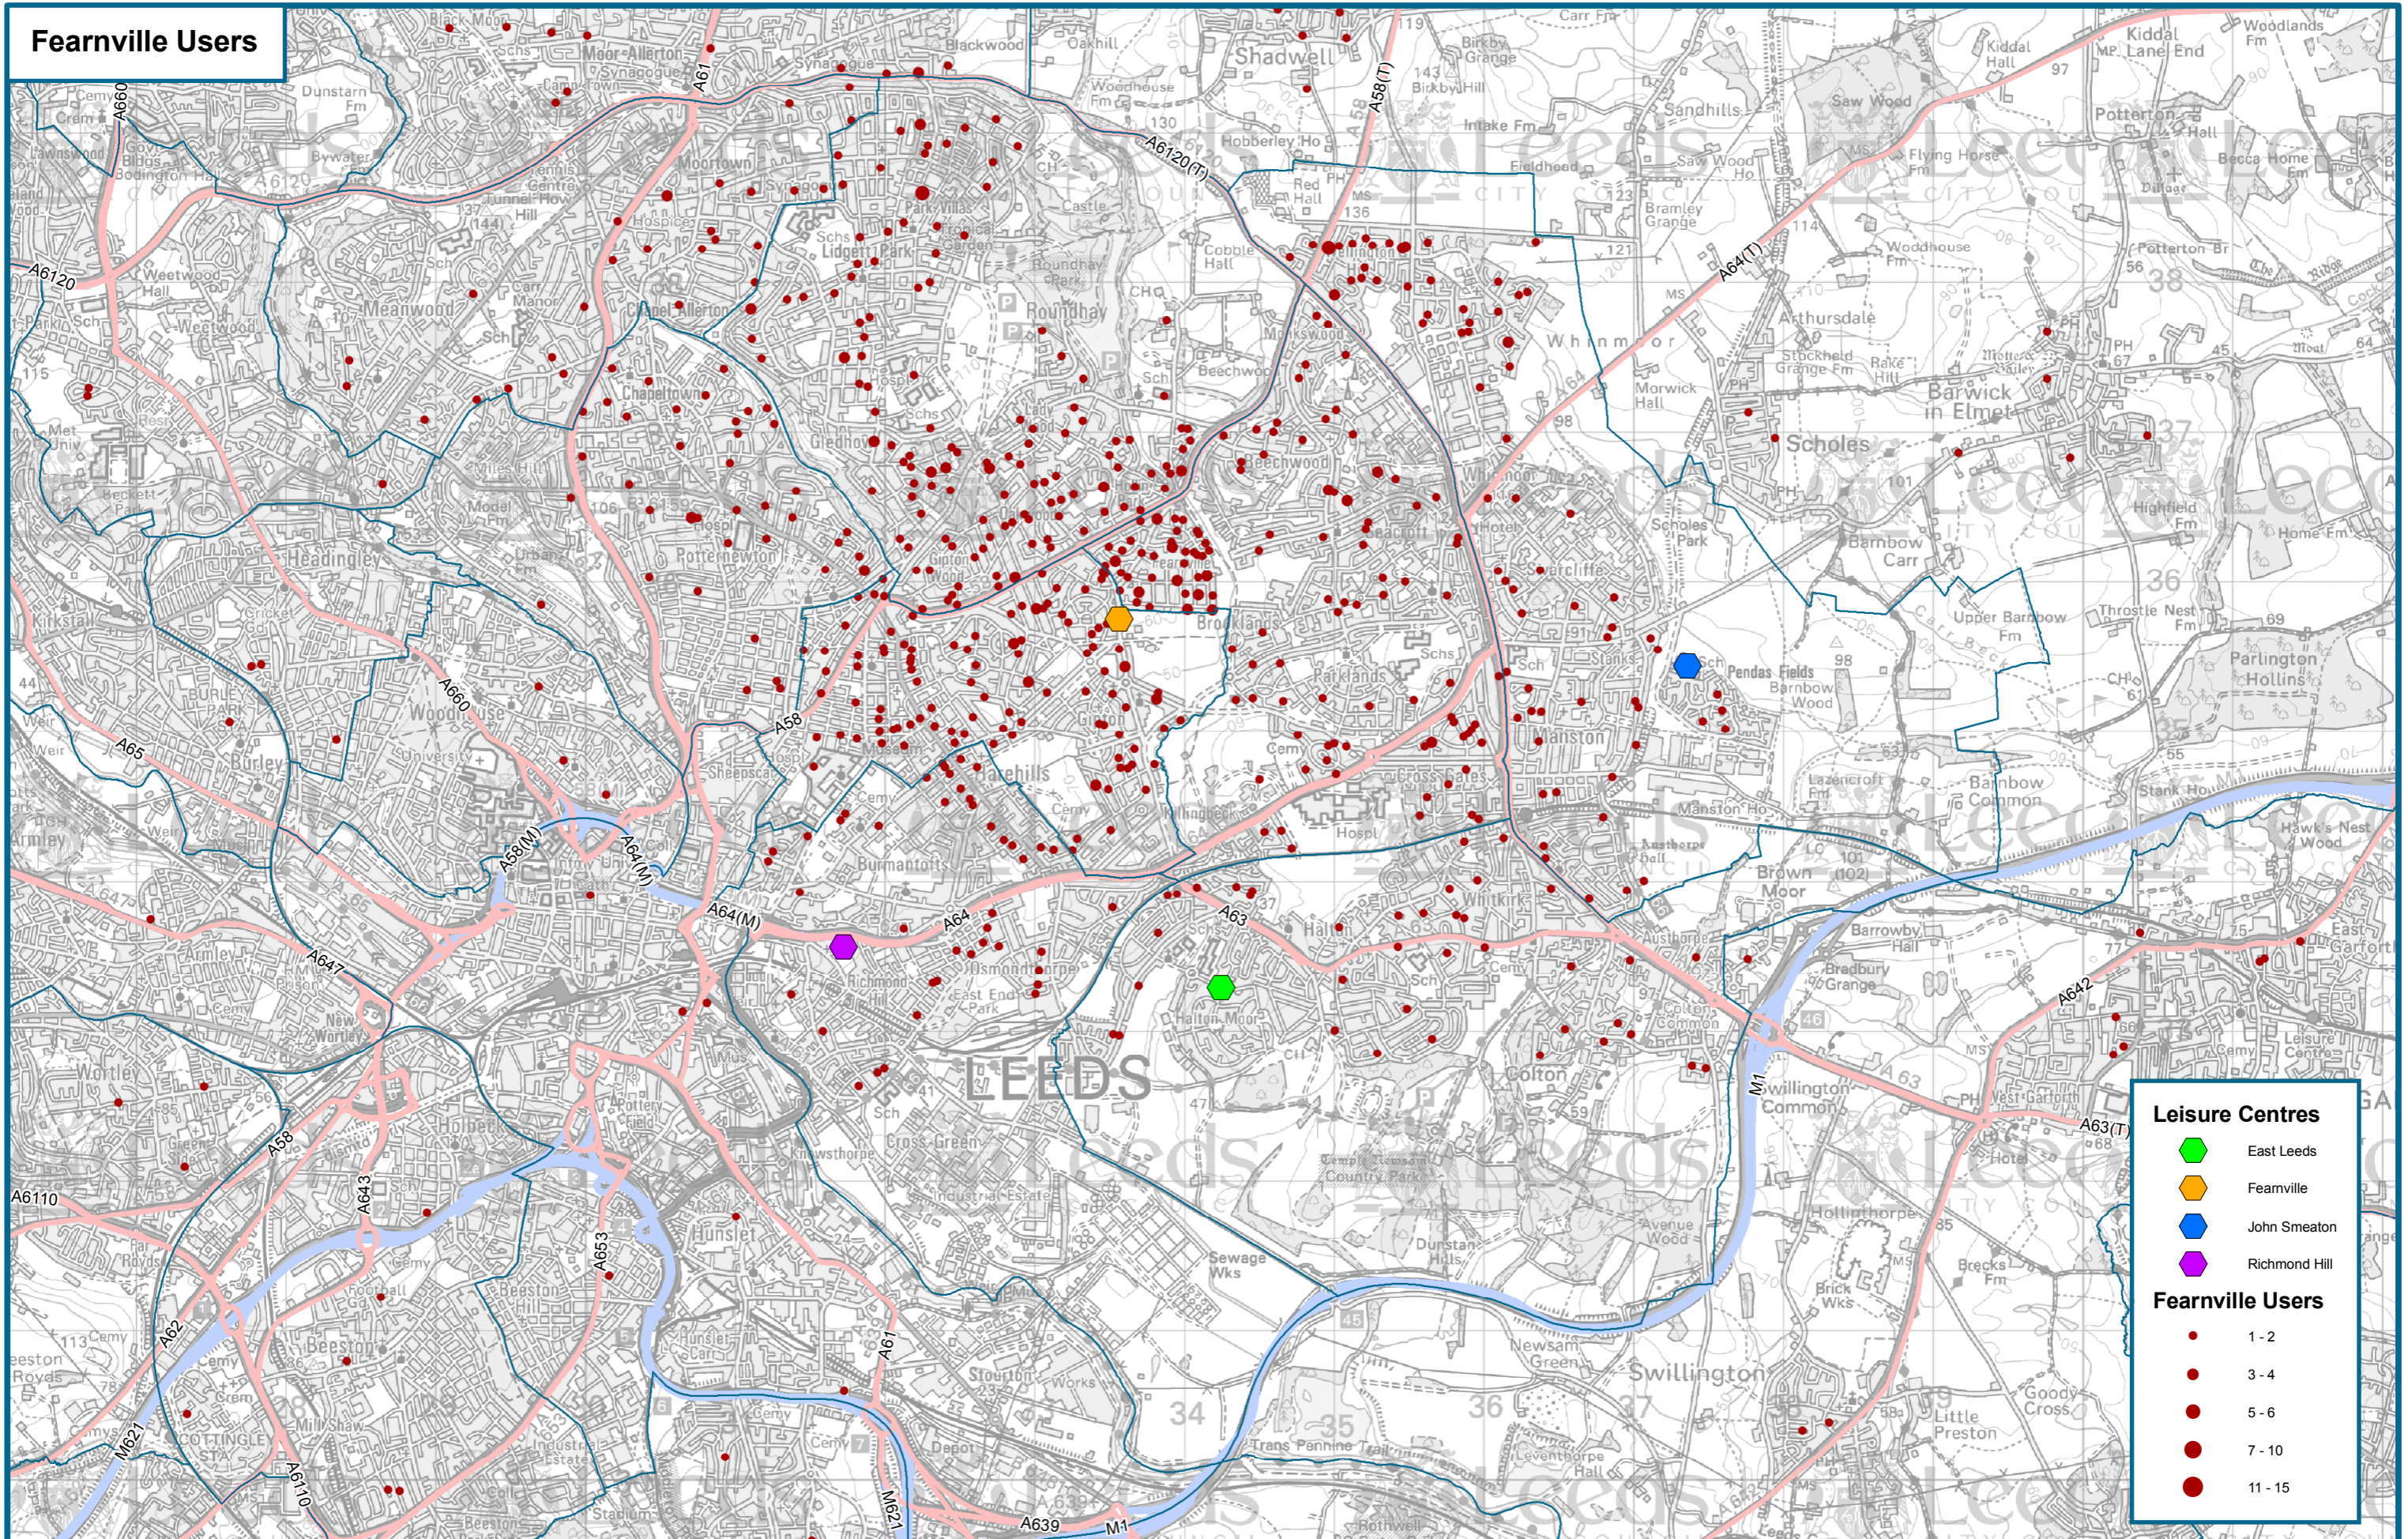

Fearnville Users

Leisure Centres

- East Leeds
- Fearnville
- John Smeaton
- Richmond Hill

Fearnville Users

- 1-2
- 3-4
- 5-6
- 7-10
- 11-15

PRODUCED BY THE STRATEGY TEAM, NEIGHBOURHOODS AND HOUSING DEPT, LEEDS CITY COUNCIL
 This map is based upon the Ordnance Survey's Digital Data with the permission of the Ordnance Survey on behalf of the Controller of Her Majesty's Stationary Office
 © Unauthorised reproduction infringes Crown Copyright and may lead to prosecution or civil proceedings
 © Crown Copyright. All rights reserved. Leeds City Council O.S. Licence No. 100019567 (2006)